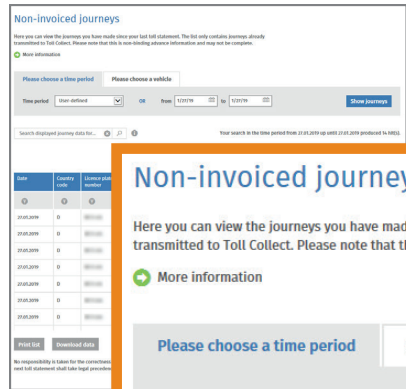

Инструкция

ПРОВЕРКА НА НАСТРОЙКИТЕ НА БОРДОВИЯ УРЕД НА АВТОМОБИЛ В КЛИЕНТСКИЯ ПОРТАЛ

- 1 Всеки един клиент има възможността за онлайн проверка на своите все още неотчетени пътувания.

The screenshot shows the Toll Collect customer portal. At the top, there is a navigation bar with 'Notifications', 'Vehicles', 'My data', 'Settlement', and 'Services'. A search bar is located on the right. The main content area features a 'Customer portal' banner with a smiling man's face and the text: 'Here you can manage your vehicles and your personal data yourself. Quick and easy with just a few clicks of the mouse.' Below the banner are six service tiles, each with a title and a brief description, and a right-hand sidebar with additional services like 'Book a route', 'Locate a Service Partner', 'Locate toll stations', 'Service Hotline', and 'Download Centre'. A hand cursor icon is positioned over the bottom right corner of the main content area.

По този начин получавате Информация за Вашите все още неотчетени пътувания.

2 Изберете вчерашната дата.

Non-invoiced journeys

Here you can view the journeys you have made since your last toll statement. The list only contains journeys already transmitted to Toll Collect. Please note that this is non-binding advance information and may not be complete.