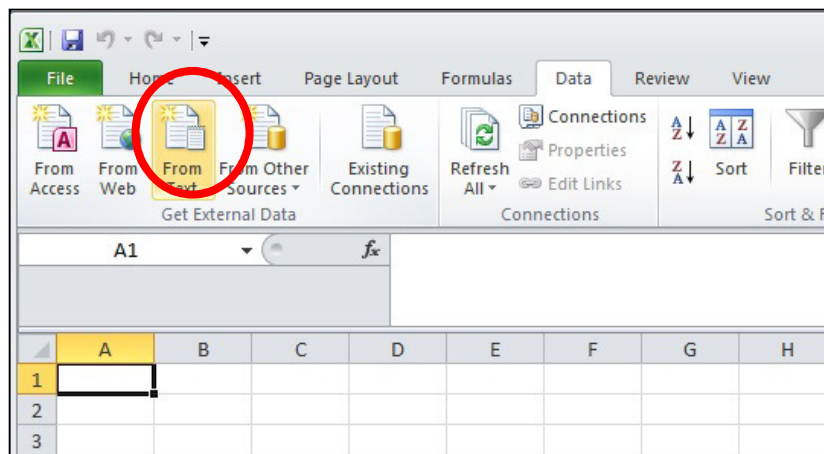

Now click on “From Text” under the “Data” menu heading.