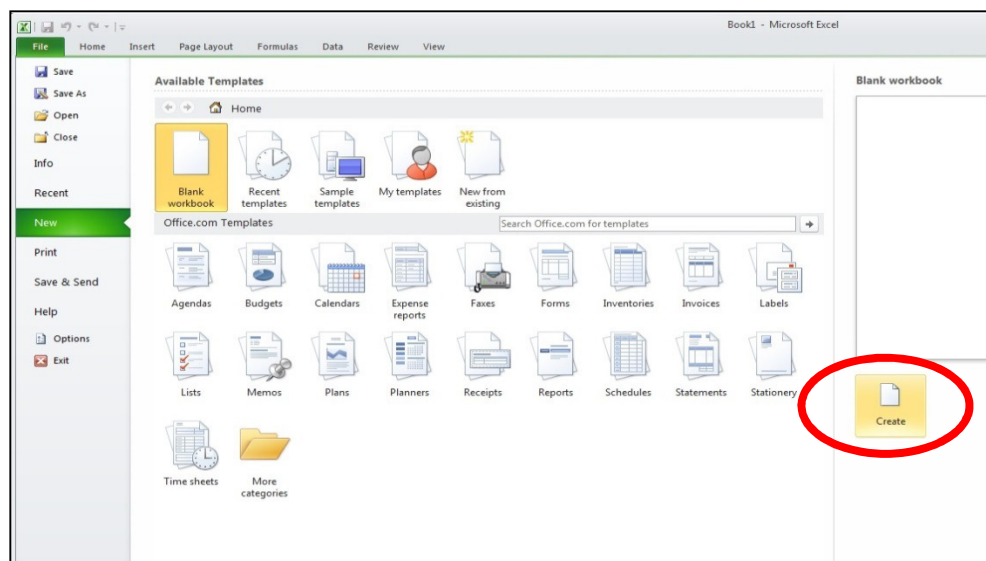

GUIDE FOR HANDLING ITEMISED JOURNEY LIST

Opening PDF files

PDF files can be opened automatically and printed using the program Acrobat Reader®. Should you not have this program then it can be downloaded free of charge from the Internet site of the manufacturer (www.adobe.de).

Opening csv files - Microsoft Excel® (Microsoft Excel 2010)

The individual values of a CSV file are separated using commas (CSV = Comma Separated Values). This provides the possibility of opening the file in a spreadsheet program such as Microsoft Excel® in order to manage the data more easily.

We recommend that you follow these guidelines step by step in order to ensure a correct reproduction of your vehicle log:

Start Excel® and open an empty document by clicking on “New” under the column “File”.