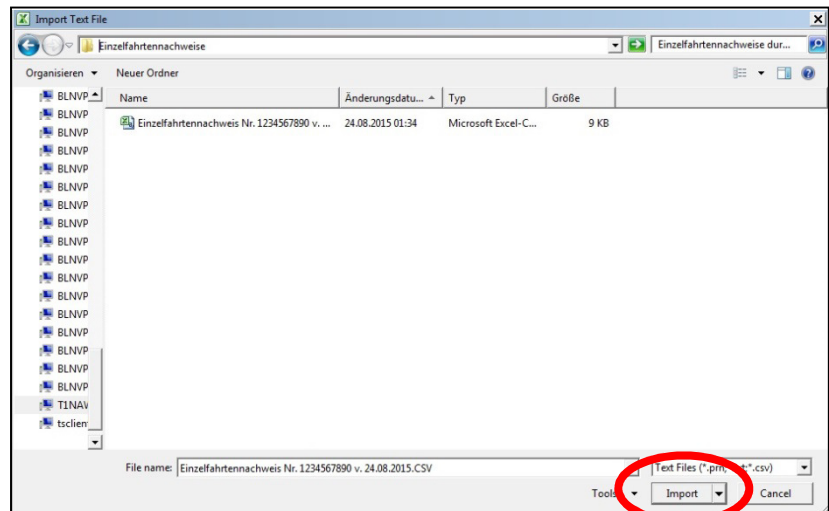

We recommend that you follow these guidelines step by step in order to ensure a correct reproduction of your vehicle log:

Start Excel® and open an empty document by clicking on “New” under the column “File”.

Now click on “From Text” under the “Data” menu heading.

In the following window select the folder where you have saved the csv file.
Select the file, then click on *“Import”*.

In the following window you will be guided through the three steps of the Text Import Wizard. First choose the file type *“Delimited”* and click on *“Next”*.