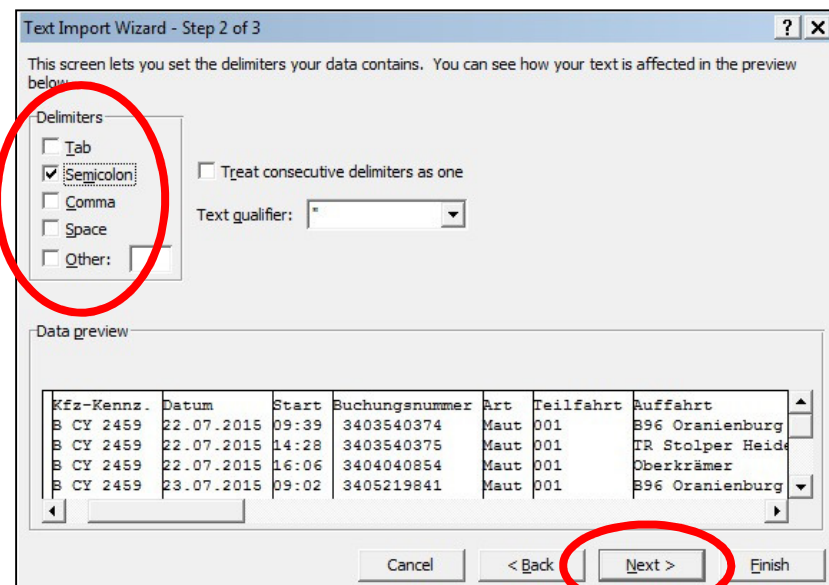

Now click on “From Text” under the “Data” menu heading.

In the following window select the folder where you have saved the csv file.
Select the file, then click on *“Import”*.

In the following window you will be guided through the three steps of the Text Import Wizard. First choose the file type *“Delimited”* and click on *“Next”*.

In the next step you will be asked to choose the values which separate the individual data records. Tick the field *“Semicolon”* and remove the tick from *“Tab”*. Then click on *“Next”*.

In step three, mark the second column of the table where “Buchungsnummer (booking number)” is listed in the first line. When this column is highlighted choose the option “Text” in the box “Column data format”. You can now close the assistant by clicking on “Finish”. When the following window opens confirm with “OK”.