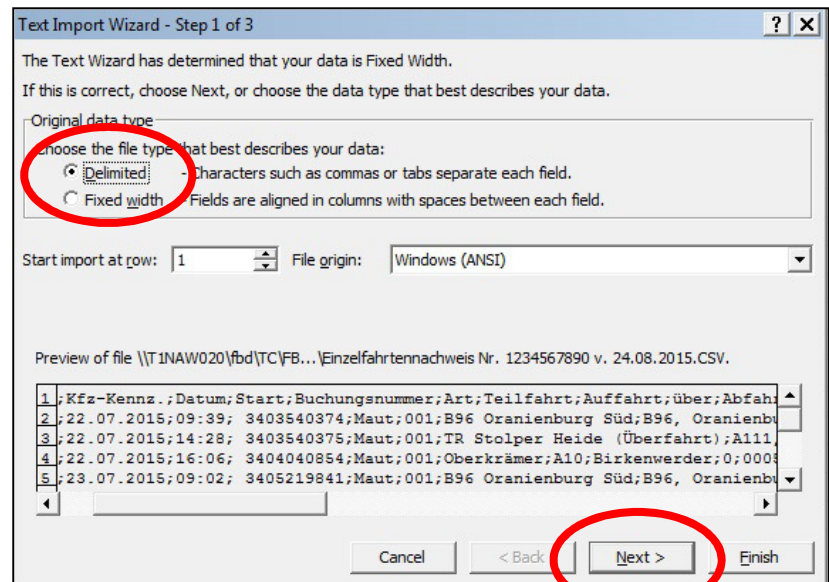

We recommend that you follow these guidelines step by step in order to ensure a correct reproduction of your vehicle log:

Start Excel® and open an empty document by clicking on “New” under the column “File”.

Now click on “From Text” under the “Data” menu heading.

In the following window select the folder where you have saved the csv file.
Select the file, then click on *“Import”*.

In the following window you will be guided through the three steps of the Text Import Wizard. First choose the file type *“Delimited”* and click on *“Next”*.