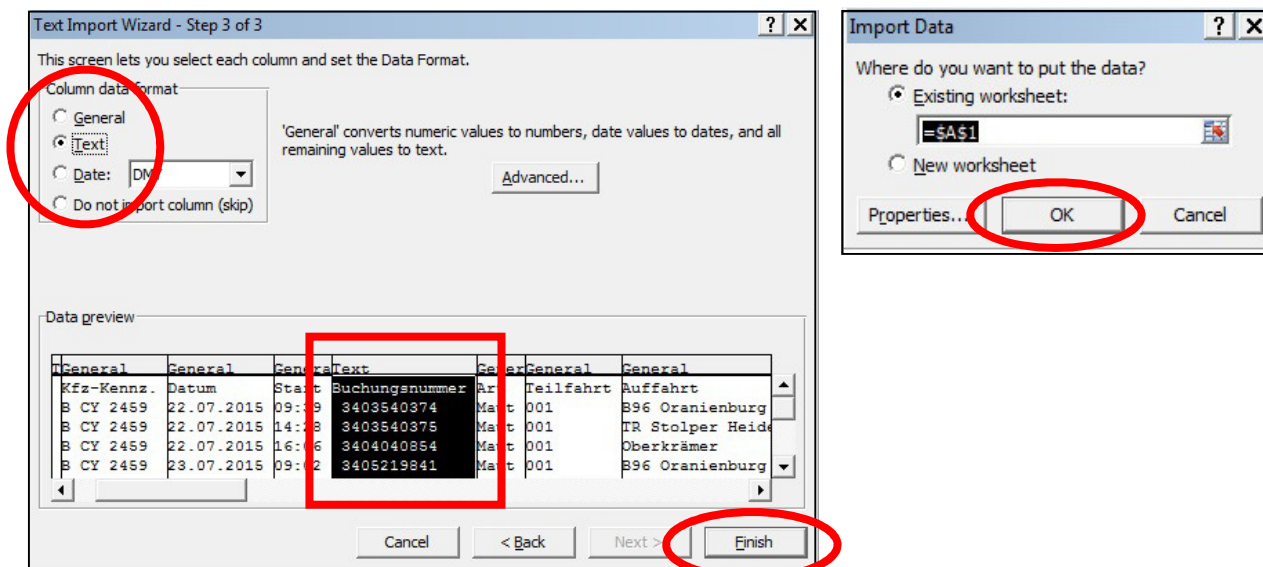

Now click on “From Text” under the “Data” menu heading.

In the following window select the folder where you have saved the csv file.
Select the file, then click on *“Import”*.

In the following window you will be guided through the three steps of the Text Import Wizard. First choose the file type *“Delimited”* and click on *“Next”*.

In the next step you will be asked to choose the values which separate the individual data records. Tick the field *“Semicolon”* and remove the tick from *“Tab”*. Then click on *“Next”*.

In step three, mark the second column of the table where “Buchungsnummer (booking number)” is listed in the first line. When this column is highlighted choose the option “Text” in the box “Column data format”. You can now close the assistant by clicking on “Finish”. When the following window opens confirm with “OK”.